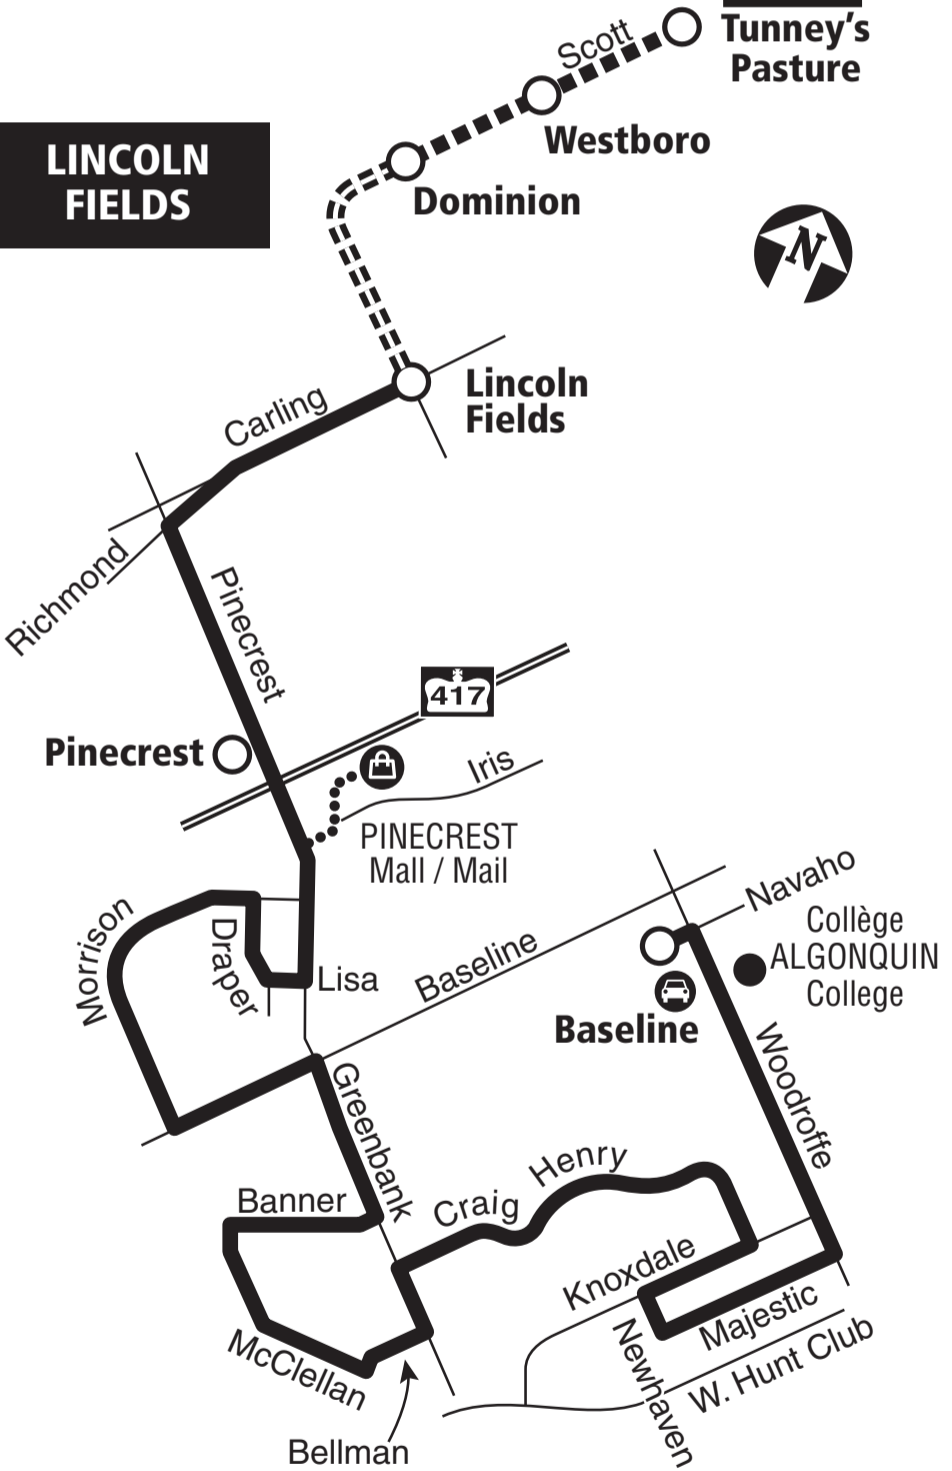

## TUNNEY'S PASTURE LINCOLN FIELDS

### BASELINE

### Local

**7 days a week / 7 jours par semaine**

All day service

Service toute la journée

**TUNNEY'S  
PASTURE**

**LINCOLN  
FIELDS**

**BASELINE**

Transitway & Station  
(Peak periods / périodes de pointe)

Peak periods / périodes de pointe

Some trips / Certains trajets

Park & Ride / Parc relais

Shopping Centre / Centre commercial